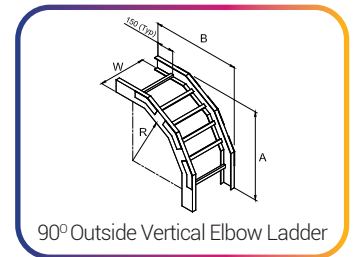

## AVAILABLE FITTINGS FOR CABLE TRAY AND CABLE LADDER

90° Horizontal Elbow Tray

Horizontal Equal Tee Tray

90° Horizontal Elbow Ladder

Horizontal Equal Tee Ladder

90° Inside Vertical Elbow Tray

90° Outside Vertical Elbow Tray

90° Inside Vertical Elbow Ladder

90° Outside Vertical Elbow Ladder

Right Hand Side Reducer Tray

Left Hand Side Reducer Tray

Right Hand Side Reducer Ladder

Left Hand Side Reducer Ladder