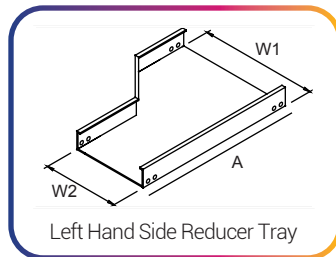

## AVAILABLE FITTINGS FOR CABLE TRAY AND CABLE LADDER

90° Horizontal Elbow Tray

Horizontal Equal Tee Tray

90° Horizontal Elbow Ladder

Horizontal Equal Tee Ladder

90° Inside Vertical Elbow Tray

90° Outside Vertical Elbow Tray

90° Inside Vertical Elbow Ladder

90° Outside Vertical Elbow Ladder

Right Hand Side Reducer Tray

Left Hand Side Reducer Tray

Right Hand Side Reducer Ladder

Left Hand Side Reducer Ladder