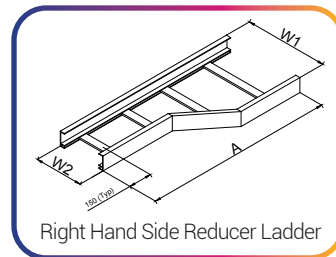

## AVAILABLE FITTINGS FOR CABLE TRAY AND CABLE LADDER

90° Horizontal Elbow Tray

Horizontal Equal Tee Tray

90° Horizontal Elbow Ladder

Horizontal Equal Tee Ladder

90° Inside Vertical Elbow Tray

90° Outside Vertical Elbow Tray

90° Inside Vertical Elbow Ladder

90° Outside Vertical Elbow Ladder

Right Hand Side Reducer Tray

Left Hand Side Reducer Tray

Right Hand Side Reducer Ladder

Left Hand Side Reducer Ladder

# FRP Cable Tray

Straight Cable Tray 3000mm (WxH)	90° Horizontal Elbow Tray (WxH)	Horizontal Equal Tee (WxH)	90° Inside Vertical Elbow Tray (WxH)	90° Outside Vertical Elbow Tray (WxH)	Right Hand Side Reducer Tray (W1xW2)	Left Hand Side Reducer Tray (W1xW2)
50x50	50x50 (R 600)	50 x 50	50x50 (R 600)	50x50 (R 600)	300 x 100	300 x 100
100x100	100x100 (R 600)	100 x 100	100x100 (R 600)	100x100 (R 600)	300 x 200	300 x 200
200x100	200x100 (R 600)	200 x 200	200x100 (R 600)	200x100 (R 600)		
300x100	300x100 (R 600)	300 x 300	300x100 (R 600)	300x100 (R 600)		