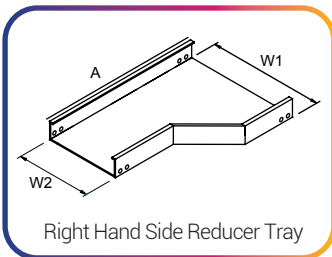

## AVAILABLE FITTINGS FOR CABLE TRAY AND CABLE LADDER

90° Horizontal Elbow Tray

Horizontal Equal Tee Tray

90° Horizontal Elbow Ladder

Horizontal Equal Tee Ladder

90° Inside Vertical Elbow Tray

90° Outside Vertical Elbow Tray

90° Inside Vertical Elbow Ladder

90° Outside Vertical Elbow Ladder

Right Hand Side Reducer Tray

Left Hand Side Reducer Tray

Right Hand Side Reducer Ladder

Left Hand Side Reducer Ladder