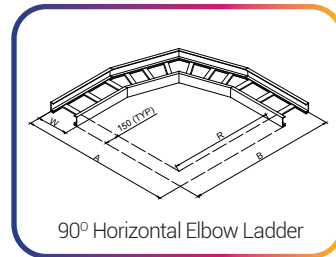

## AVAILABLE FITTINGS FOR CABLE TRAY AND CABLE LADDER

90° Horizontal Elbow Tray

Horizontal Equal Tee Tray

90° Horizontal Elbow Ladder

Horizontal Equal Tee Ladder

90° Inside Vertical Elbow Tray

90° Outside Vertical Elbow Tray

90° Inside Vertical Elbow Ladder

90° Outside Vertical Elbow Ladder

Right Hand Side Reducer Tray

Left Hand Side Reducer Tray

Right Hand Side Reducer Ladder

Left Hand Side Reducer Ladder