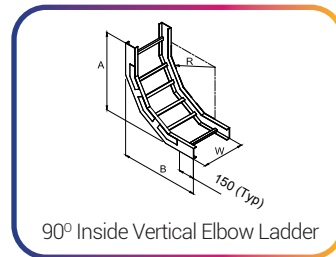

## AVAILABLE FITTINGS FOR CABLE TRAY AND CABLE LADDER

90° Horizontal Elbow Tray

Horizontal Equal Tee Tray

90° Horizontal Elbow Ladder

Horizontal Equal Tee Ladder

90° Inside Vertical Elbow Tray

90° Outside Vertical Elbow Tray

90° Inside Vertical Elbow Ladder

90° Outside Vertical Elbow Ladder

Right Hand Side Reducer Tray

Left Hand Side Reducer Tray

Right Hand Side Reducer Ladder

Left Hand Side Reducer Ladder