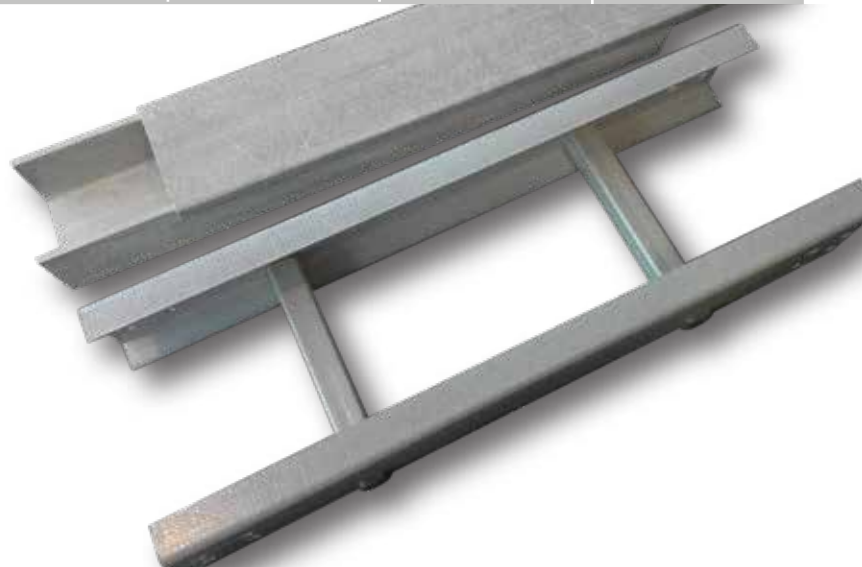

FRP Cable Ladder Type 100

Straight Cable Ladder 3000mm (WxH)	90° Horizontal Elbow Ladder (WxH)	Horizontal Equal Ladder (WxH)	90° Inside Vertical Elbow Ladder (WxH)	90° Outside Vertical Elbow Ladder (WxH)	Right Hand Side Reducer Ladder (W1xW2)	Left Hand Side Reducer Ladder (W1xW2)
300x100	300x100 (R 600)	300 x 100	300x100 (R 600)	300x100 (R 600)	800 x 300	800 x 300
400x100	400x100 (R 600)	400 x 100	400x100 (R 600)	400x100 (R 600)	800 x 400	800 x 400
600x100	600x100 (R 600)	600 x 100	600x100 (R 600)	600x100 (R 600)	800 x 600	800 x 600
800x100	800x100 (R 600)	800 x 100	800x100 (R 600)	800x100 (R 600)	600 x 300	600 x 300
					600 x 400	600 x 400
					400 x 300	400 x 300

FRP Cable Ladder Type 150

Straight Cable Ladder 3000mm (WxH)	90° Horizontal Elbow Ladder (WxH)	Horizontal Equal Ladder (WxH)	90° Inside Vertical Elbow Ladder (WxH)	90° Outside Vertical Elbow Ladder (WxH)	Right Hand Side Reducer Ladder (W1xW2)	Left Hand Side Reducer Ladder (W1xW2)
300x150	300x150 (R 600)	300 x 150	300x150 (R 600)	300x150 (R 600)	800 x 300	800 x 300
400x150	400x150 (R 600)	400 x 150	400x150 (R 600)	400x150 (R 600)	800 x 400	800 x 400
600x150	600x150 (R 600)	600 x 150	600x150 (R 600)	600x150 (R 600)	800 x 600	800 x 600
800x150	800x150 (R 600)	800 x 150	800x150 (R 600)	800x150 (R 600)	600 x 300	600 x 300
					600 x 400	600 x 400
					400 x 300	400 x 300

Manufactured By:

PT ORINDO ERATEC
Integrated Solution For Your Needs

Jl. Pembangunan 2 No.34, RT.1/RW.2, Batasari,
Kec. Batuceper, Kota Tangerang,
Banten 15121

Service Hotline: (062) 21 5577 6153
Email: sales@oritec.co.id | marketing@oritec.co.id