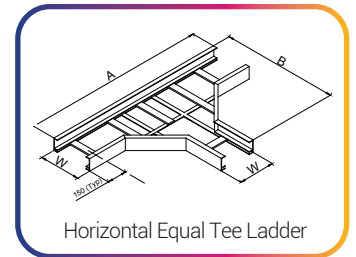

## AVAILABLE FITTINGS FOR CABLE TRAY AND CABLE LADDER

90° Horizontal Elbow Tray

Horizontal Equal Tee Tray

90° Horizontal Elbow Ladder

Horizontal Equal Tee Ladder

90° Inside Vertical Elbow Tray

90° Outside Vertical Elbow Tray

90° Inside Vertical Elbow Ladder

90° Outside Vertical Elbow Ladder

Right Hand Side Reducer Tray

Left Hand Side Reducer Tray

Right Hand Side Reducer Ladder

Left Hand Side Reducer Ladder