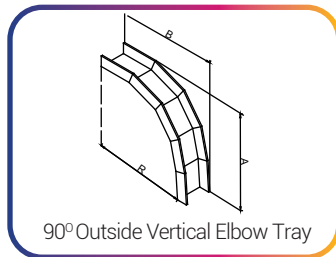

## AVAILABLE FITTINGS FOR CABLE TRAY AND CABLE LADDER

90° Horizontal Elbow Tray

Horizontal Equal Tee Tray

90° Horizontal Elbow Ladder

Horizontal Equal Tee Ladder

90° Inside Vertical Elbow Tray

90° Outside Vertical Elbow Tray

90° Inside Vertical Elbow Ladder

90° Outside Vertical Elbow Ladder

Right Hand Side Reducer Tray

Left Hand Side Reducer Tray

Right Hand Side Reducer Ladder

Left Hand Side Reducer Ladder