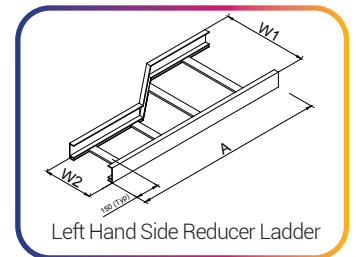

## AVAILABLE FITTINGS FOR CABLE TRAY AND CABLE LADDER

90° Horizontal Elbow Tray

Horizontal Equal Tee Tray

90° Horizontal Elbow Ladder

Horizontal Equal Tee Ladder

90° Inside Vertical Elbow Tray

90° Outside Vertical Elbow Tray

90° Inside Vertical Elbow Ladder

90° Outside Vertical Elbow Ladder

Right Hand Side Reducer Tray

Left Hand Side Reducer Tray

Right Hand Side Reducer Ladder

Left Hand Side Reducer Ladder

# FRP Cable Tray

Straight Cable Tray 3000mm (WxH)	90° Horizontal Elbow Tray (WxH)	Horizontal Equal Tee (WxH)	90° Inside Vertical Elbow Tray (WxH)	90° Outside Vertical Elbow Tray (WxH)	Right Hand Side Reducer Tray (W1xW2)	Left Hand Side Reducer Tray (W1xW2)
50x50	50x50 (R 600)	50 x 50	50x50 (R 600)	50x50 (R 600)	300 x 100	300 x 100
100x100	100x100 (R 600)	100 x 100	100x100 (R 600)	100x100 (R 600)	300 x 200	300 x 200
200x100	200x100 (R 600)	200 x 200	200x100 (R 600)	200x100 (R 600)		
300x100	300x100 (R 600)	300 x 300	300x100 (R 600)	300x100 (R 600)		